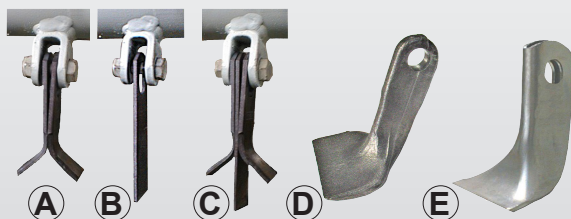

GIANT FLAIL MOWERS

The new generation GIANT flail mowers for mowing the pasture, the roadside and even your lawn! Small branches are no obstacle. The high rotation speed of the flail as well as the quality of the flail blades enable the mowers to provide excellent quality in terms of cutting and mulching.

| Artikel No. | Cutting Width | Implementation | Own weight | Number of flail blades | Dimensions |
|--------------|---------------|------------------|------------|------------------------|-----------------|
| 6134346P-000 | 1200 mm | Front attachment | 190 kg | 80 | 1400x800x640 mm |
| 6134347P-000 | 1200 mm | Side attachment | 190 kg | 80 | 1400x800x640 mm |
| 6134357P-000 | 1400 mm | Front attachment | 200 kg | 88 | 1600x800x640 mm |
| 6134367P-000 | 1600 mm | Front attachment | 210 kg | 100 | 1800x800x640 mm |

FLAIL BLADES

| | Description | Article No. |
|----------|---|-------------|
| A | Flail blade "Y" (STANDARD) | 61344600 |
| B | Verticutting blade | 61344602 |
| C | Flail blade "Y" + verticutting blade | A+B |
| D | Heavy duty paddle flail for tall grass and small branches | 61344604 |
| E | Flail blades for fine and tightly mown grass field | 61344606 |

OTHER OPTIONS

Option

Double attachment bracket GIANT

Odd attachment bracket (EURO, SMS and other brands)

team TOBROCO

Industrielaan 2 5061 KC Oisterwijk
 Tel.: +31 (0)13-5211212
 Fax: +31 (0)13-5234045
 Internet: www.tobroco.com
 E-mail: info@tobroco.com