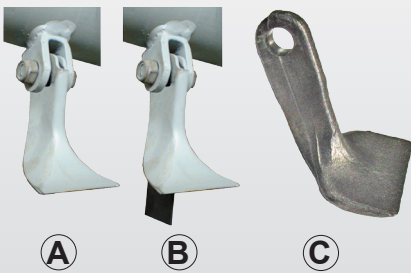

FLAIL BLADES

	Description	Article No.
A	Flail blade for mowing grass (STANDARD)	61344606
B	Verticutting blade (excl. flail blade A)	61344602
C	Heavy duty paddle flail	61344604

OTHER OPTIONS

Option

Odd attachment bracket (EURO, SMS and other brands)

Rake (horse manure is pitchforked and sucked into the collector)